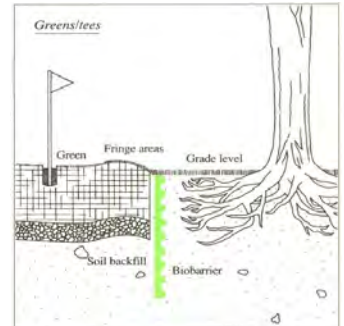

TYPAR® BIOBARRIER is also a long-term horizontal weed control system. Placed on the ground like a landscape fabric and covered with up to two inches of stone, mulch or other cover material, the trifluralin in BioBarrier is slowly released from the nodules. The constant release of trifluralin from BioBarrier creates a narrow (approx. 2 inches) zone on either side of the fabric. Bio Barrier is effective because the zone of trifluralin extends into the stone, mulch or other cover material. Since weeds are unable to develop a strong root system in the presence of trifluralin, they are unable to survive when their roots reach the zone. Allow 4-6" overlap at seams. BioBarrier is more effective long-term (minimum 10 years) than any landscape fabric available.

			SHIP WEIGHT	F.O.B., TN
12" x 21'	4407-010-TN	21 SF	4 lbs.	$90
19.5" x 21'	4407-177-TN	34 SF	6 lbs.	$140
24" x 20'	4407-100-TN	40 SF	8 lbs.	$160
29" x 21'	4407-168-TN	51 SF	9 lbs.	$200
39" x 21'	4407-158-TN	68 SF	12 lbs.	$275
58.5" x 21'	4407-138-TN	102 SF	17 lbs.	$395
12" x 102'	4407-008-TN	102 SF	14 lbs.	$405
19.5" x 102'	4407-006-TN	166 SF	21 lbs.	$625
24" x 100'	4407-101-TN	200 SF	26 lbs.	$755
29" x 102'	4407-169-TN	247 SF	30 lbs.	$930
39" x 102'	4407-004-TN	332 SF	40 lbs.	$1,250
58.5" x 102'	4407-011-TN	497 SF	59 lbs.	$1,815

ROOT CONTROL