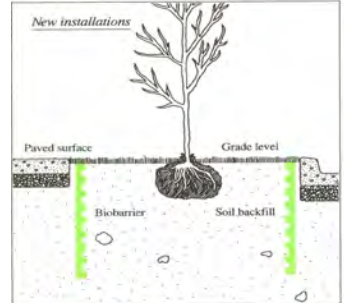

TYPAR® BIOBARRIER is also a long-term horizontal weed control system. Placed on the ground like a landscape fabric and covered with up to two inches of stone, mulch or other cover material, the trifluralin in BioBarrier is slowly released from the nodules. The constant release of trifluralin from BioBarrier creates a narrow (approx. 2 inches) zone on either side of the fabric. Bio Barrier is effective because the zone of trifluralin extends into the stone, mulch or other cover material. Since weeds are unable to develop a strong root system in the presence of trifluralin, they are unable to survive when their roots reach the zone. Allow 4-6" overlap at seams. BioBarrier is more effective long-term (minimum 10 years) than any landscape fabric available.

			SHIP WEIGHT	F.O.B., TN
12" x 21'	4407-010-TN	21 SF	4 lbs.	$90
19.5" x 21'	4407-177-TN	34 SF	6 lbs.	$140
24" x 20'	4407-100-TN	40 SF	8 lbs.	$160
29" x 21'	4407-168-TN	51 SF	9 lbs.	$200
39" x 21'	4407-158-TN	68 SF	12 lbs.	$275
58.5" x 21'	4407-138-TN	102 SF	17 lbs.	$395
12" x 102'	4407-008-TN	102 SF	14 lbs.	$405
19.5" x 102'	4407-006-TN	166 SF	21 lbs.	$625
24" x 100'	4407-101-TN	200 SF	26 lbs.	$755
29" x 102'	4407-169-TN	247 SF	30 lbs.	$930
39" x 102'	4407-004-TN	332 SF	40 lbs.	$1,250
58.5" x 102'	4407-011-TN	497 SF	59 lbs.	$1,815

ROOT CONTROL