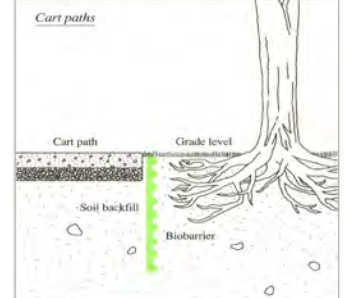

TYPAR® BIOBARRIER is also a long-term horizontal weed control system. Placed on the ground like a landscape fabric and covered with up to two inches of stone, mulch or other cover material, the trifluralin in BioBarrier is slowly released from the nodules. The constant release of trifluralin from BioBarrier creates a narrow (approx. 2 inches) zone on either side of the fabric. Bio Barrier is effective because the zone of trifluralin extends into the stone, mulch or other cover material. Since weeds are unable to develop a strong root system in the presence of trifluralin, they are unable to survive when their roots reach the zone. Allow 4-6" overlap at seams. BioBarrier is more effective long-term (minimum 10 years) than any landscape fabric available.

			SHIP WEIGHT	F.O.B., TN
12" x 21'	4407-010-TN	21 SF	4 lbs.	$90
19.5" x 21'	4407-177-TN	34 SF	6 lbs.	$140
24" x 20'	4407-100-TN	40 SF	8 lbs.	$160
29" x 21'	4407-168-TN	51 SF	9 lbs.	$200
39" x 21'	4407-158-TN	68 SF	12 lbs.	$275
58.5" x 21'	4407-138-TN	102 SF	17 lbs.	$395
12" x 102'	4407-008-TN	102 SF	14 lbs.	$405
19.5" x 102'	4407-006-TN	166 SF	21 lbs.	$625
24" x 100'	4407-101-TN	200 SF	26 lbs.	$755
29" x 102'	4407-169-TN	247 SF	30 lbs.	$930
39" x 102'	4407-004-TN	332 SF	40 lbs.	$1,250
58.5" x 102'	4407-011-TN	497 SF	59 lbs.	$1,815

ROOT CONTROL